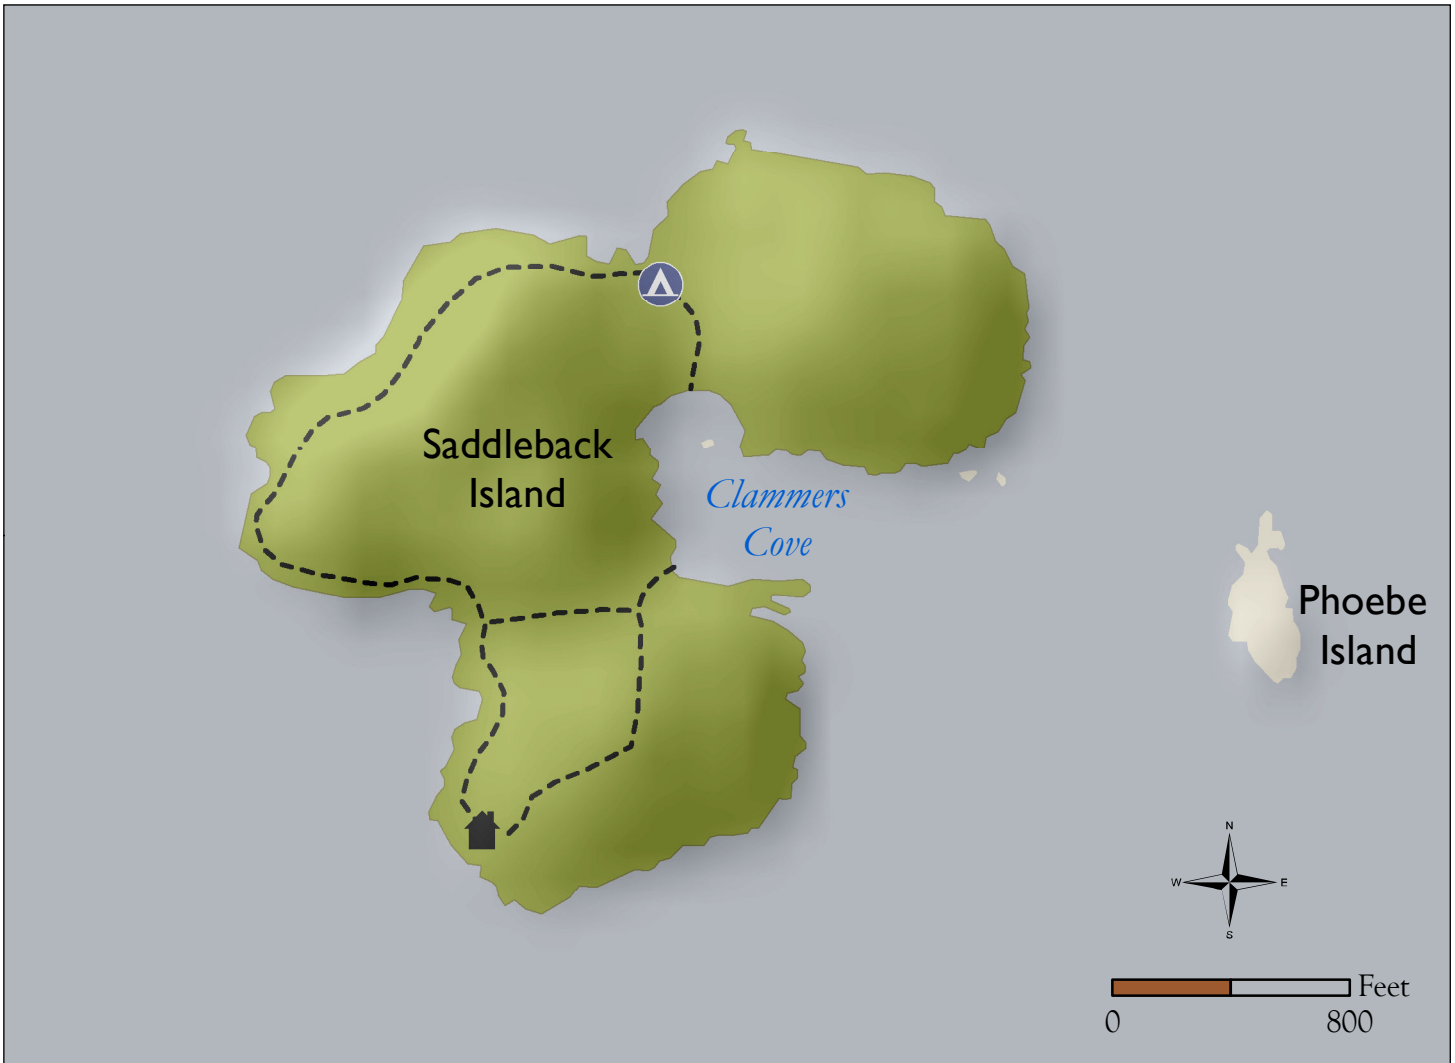

Saddleback Island

Stonington, Maine

Preserve Guidelines

- **Camp at Established Campsite**
- **Please Respect the Privacy of People Using Cabin**
- **Fires by Permit Only - Maine State Law**
 - Contact Maine Forest Service at 207-827-1800 for permit
 - Keep All Fires Below HighTide Line
 - Do Not Cut or Break Tree Limbs, Dead or Alive
 - Leave No Fire Unattended
 - Completely Extinguish All Fires
- **Carry Out All Trash**
 - Including Human and Pet Waste and Toilet Paper
- **Foot Traffic Only**
- **Do Not Remove Archaeological Artifacts**

Legend

-  Preserve
-  Trail
-  Campsite
-  Cabin